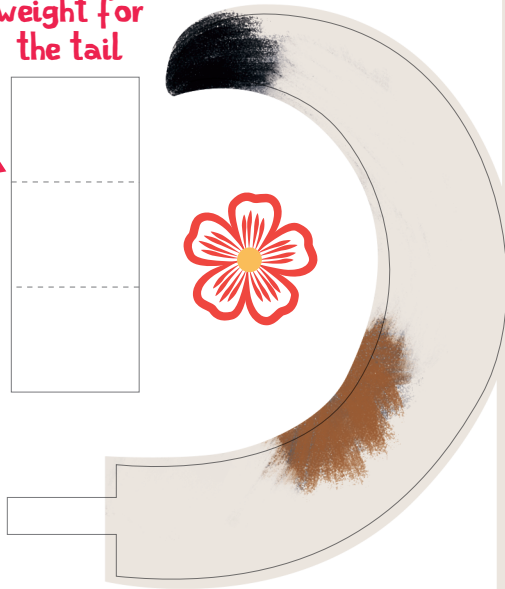

mountain fold

valley fold

2018
Year of the
Dog

www.faltmanufaktur.wordpress.com

© 2017 faltmanufaktur, Tina Kraus; free for personal use only

counter-weight for the tail

fold and glue first, then cut out the tail!

Rubber Bone to play with!