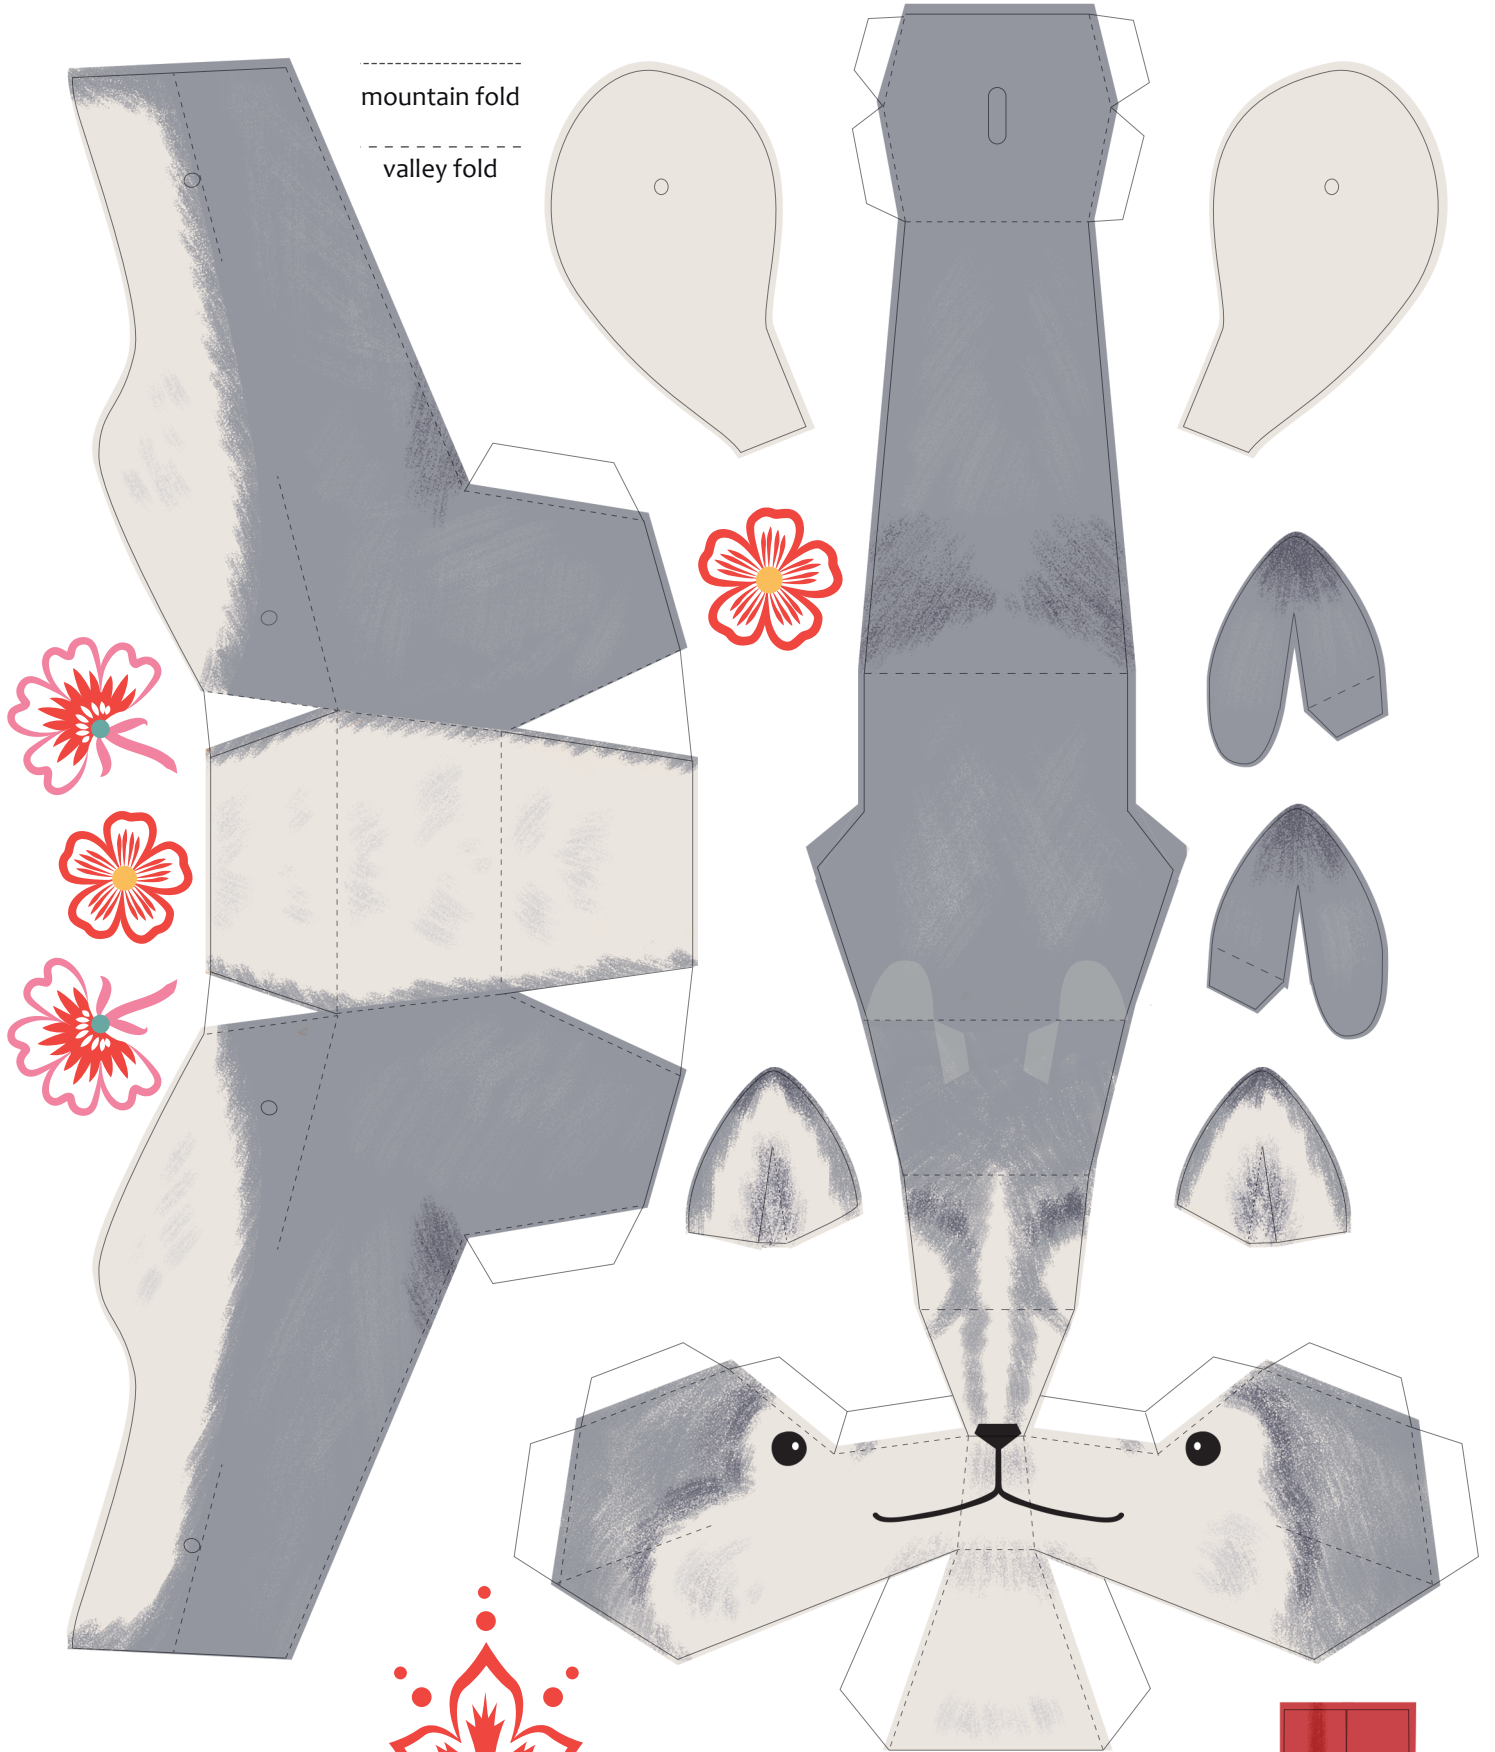

mountain fold

- - - - -
valley fold

2018
Year of the
Dog

www.faltmanufaktur.wordpress.com

© 2017 faltmanufaktur, Tina Kraus; free for personal use only

counter-weight for the tail

fold and glue first, then cut out the tail!

Rubber Bone to play with!